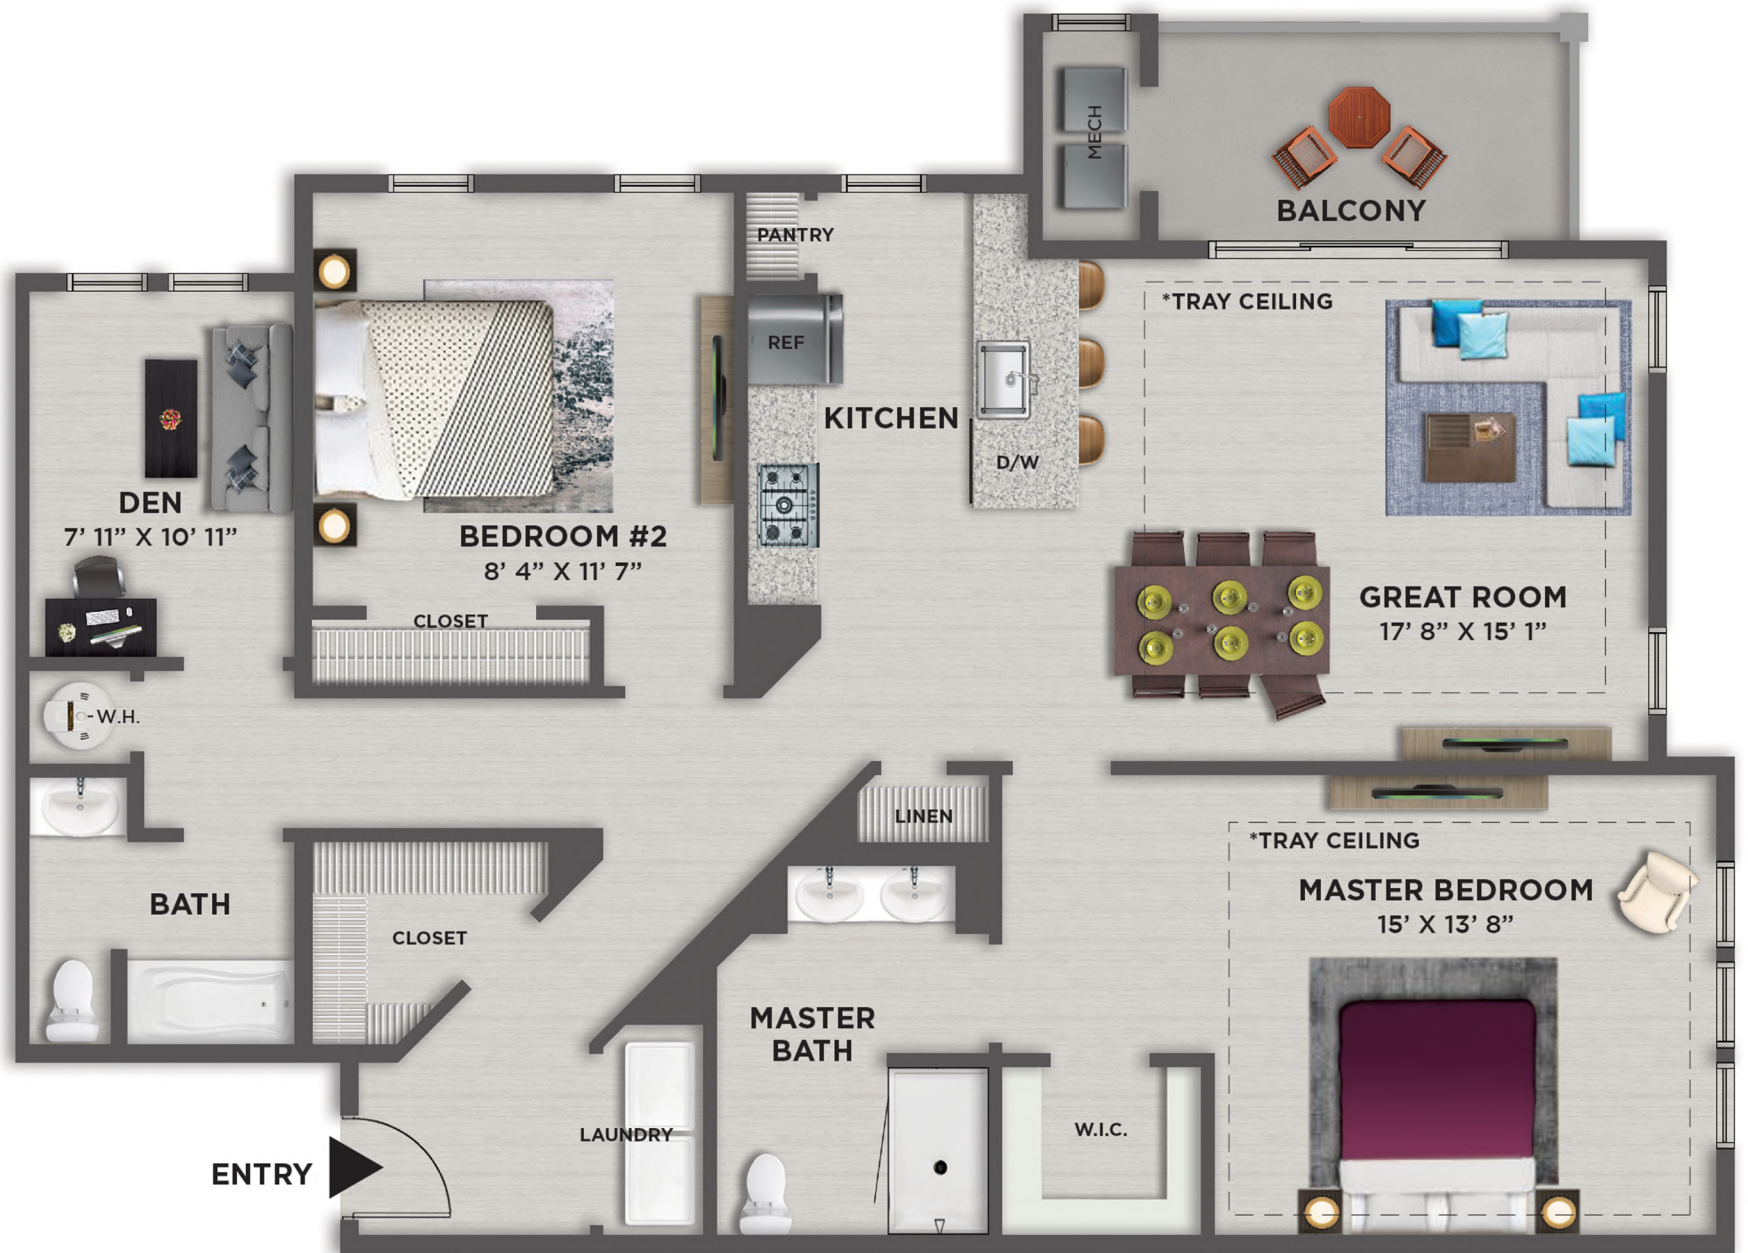

THE EISENHOWER

TWO BEDROOM - 2 BATH - DEN
1,442 SQ. FT.

*Vaulted/Tray Ceiling in Select Rooms Top Floors Only

EASTAMPTON
 PLACE
 WEST