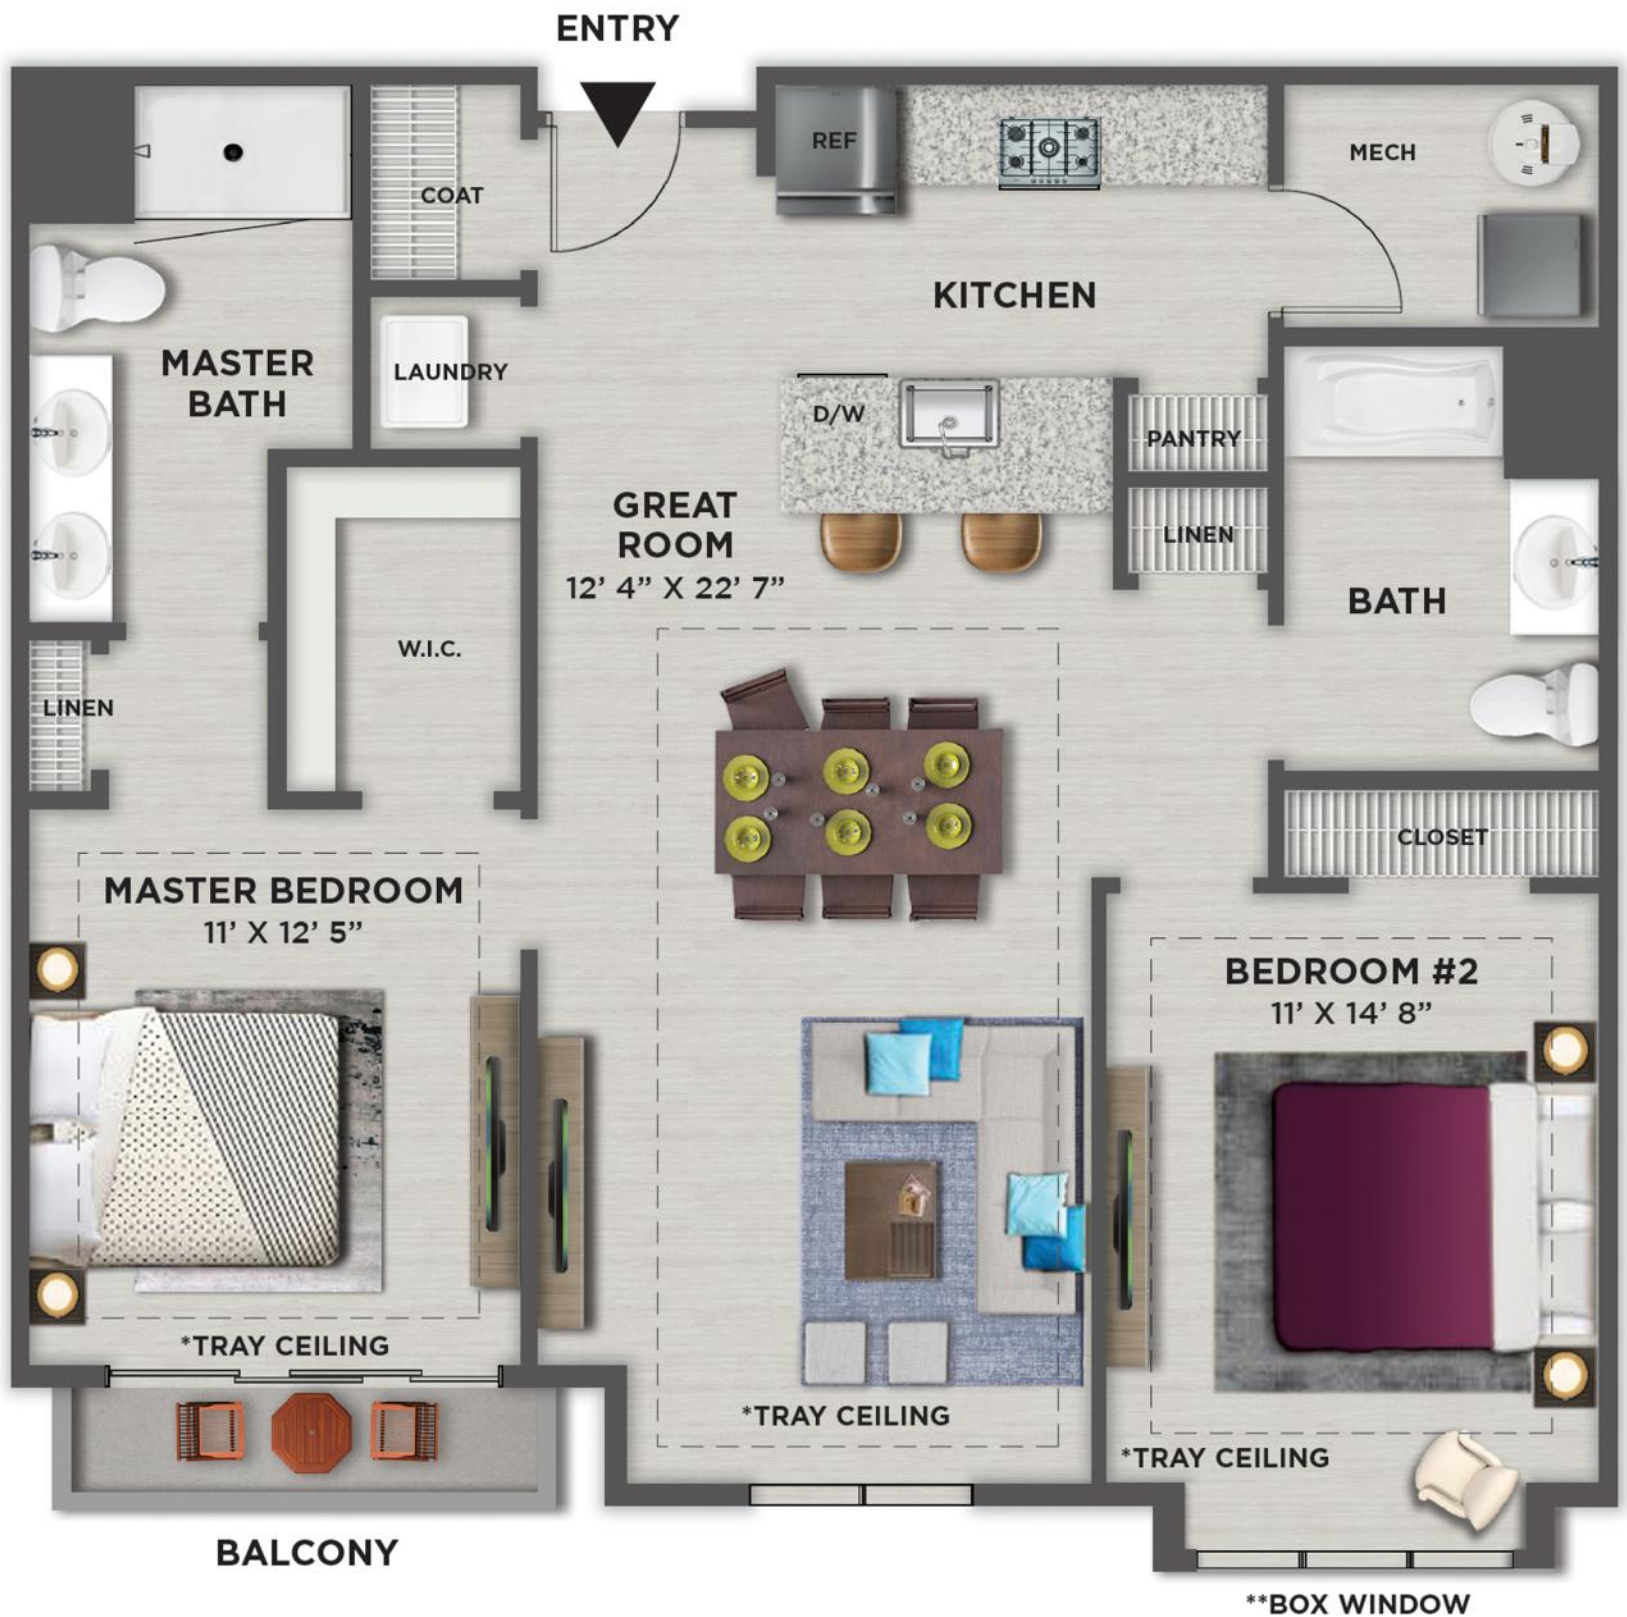

THE BETSY ROSS

TWO BEDROOM - 2 BATH - PRIVATE STORAGE
1,088 SQ. FT.

*Vaulted/Tray Ceiling in Select Rooms Top Floor Only
 **Option Varies by Floor

EASTAMPTON
 PLACE
 WEST