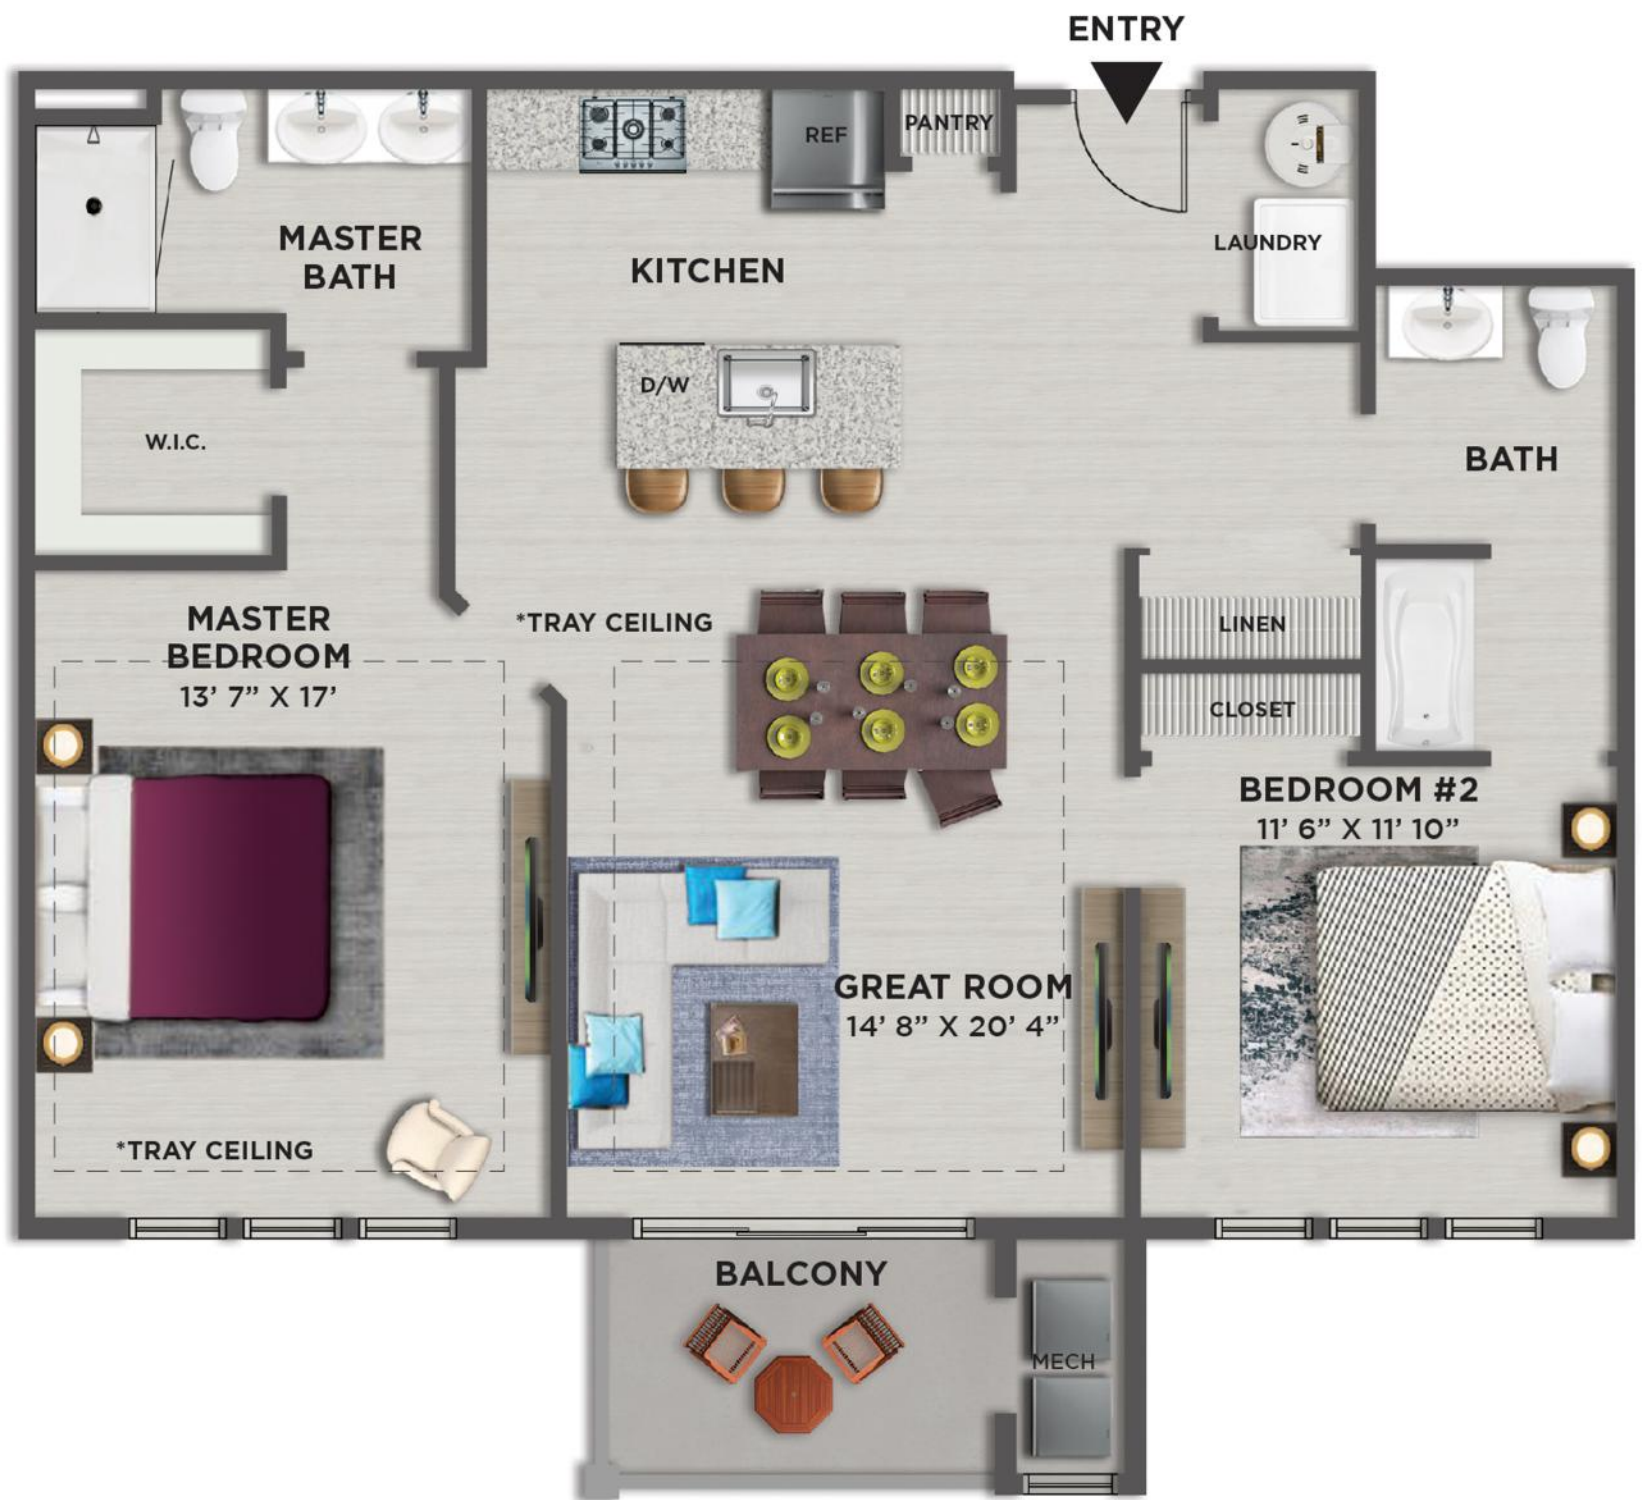

THE GETTYSBURG

TWO BEDROOM - 2 BATH
1,204 SQ. FT.

*Vaulted/Tray Ceiling on Top Floors Only

**EASTAMPTON**
PLACE
WEST