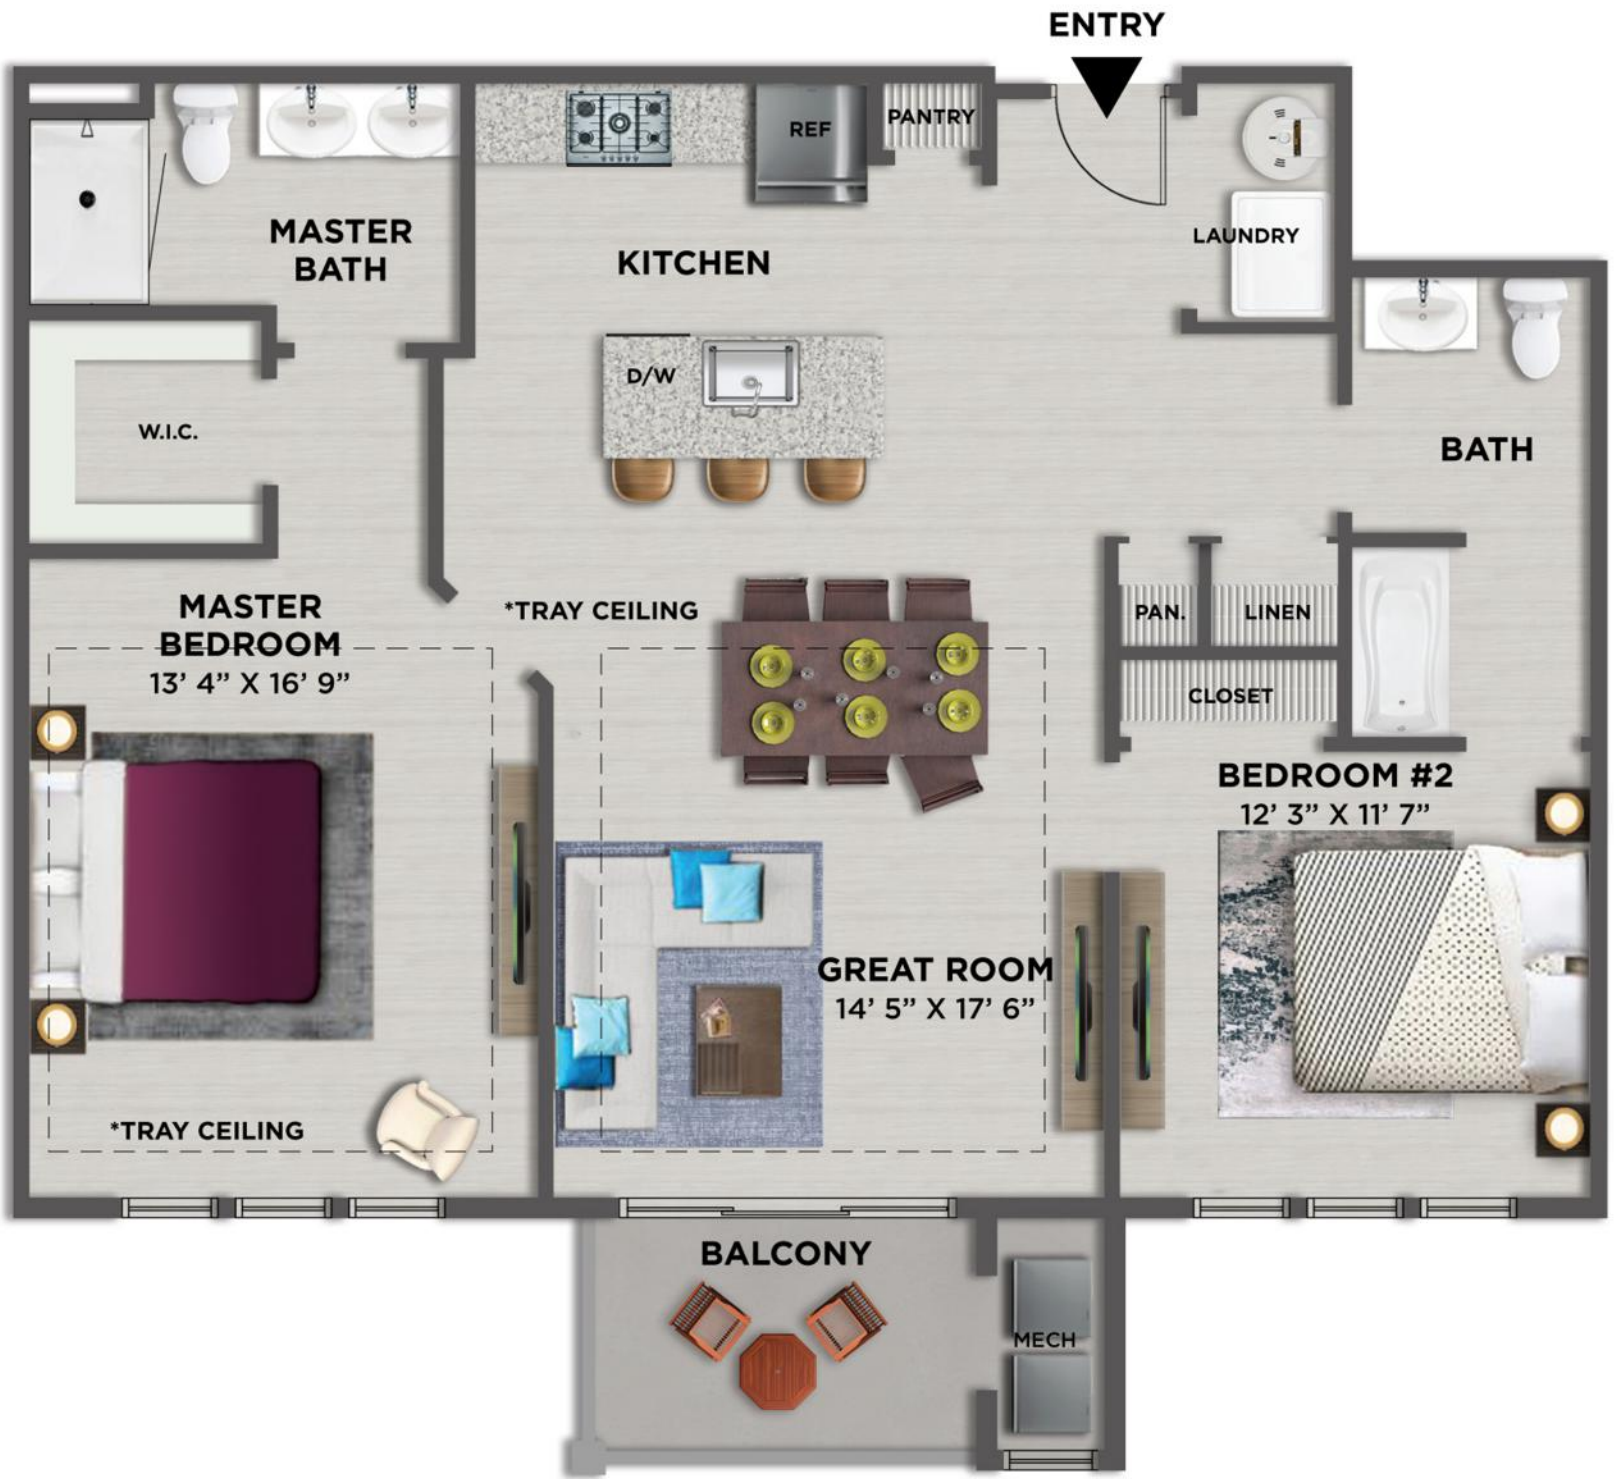

THE GETTYSBURG

TWO BEDROOM - 2 BATH
1,204 SQ. FT.

*Vaulted/Tray Ceiling in Select Rooms Top Floors Only

**EASTAMPTON**
PLACE
WEST