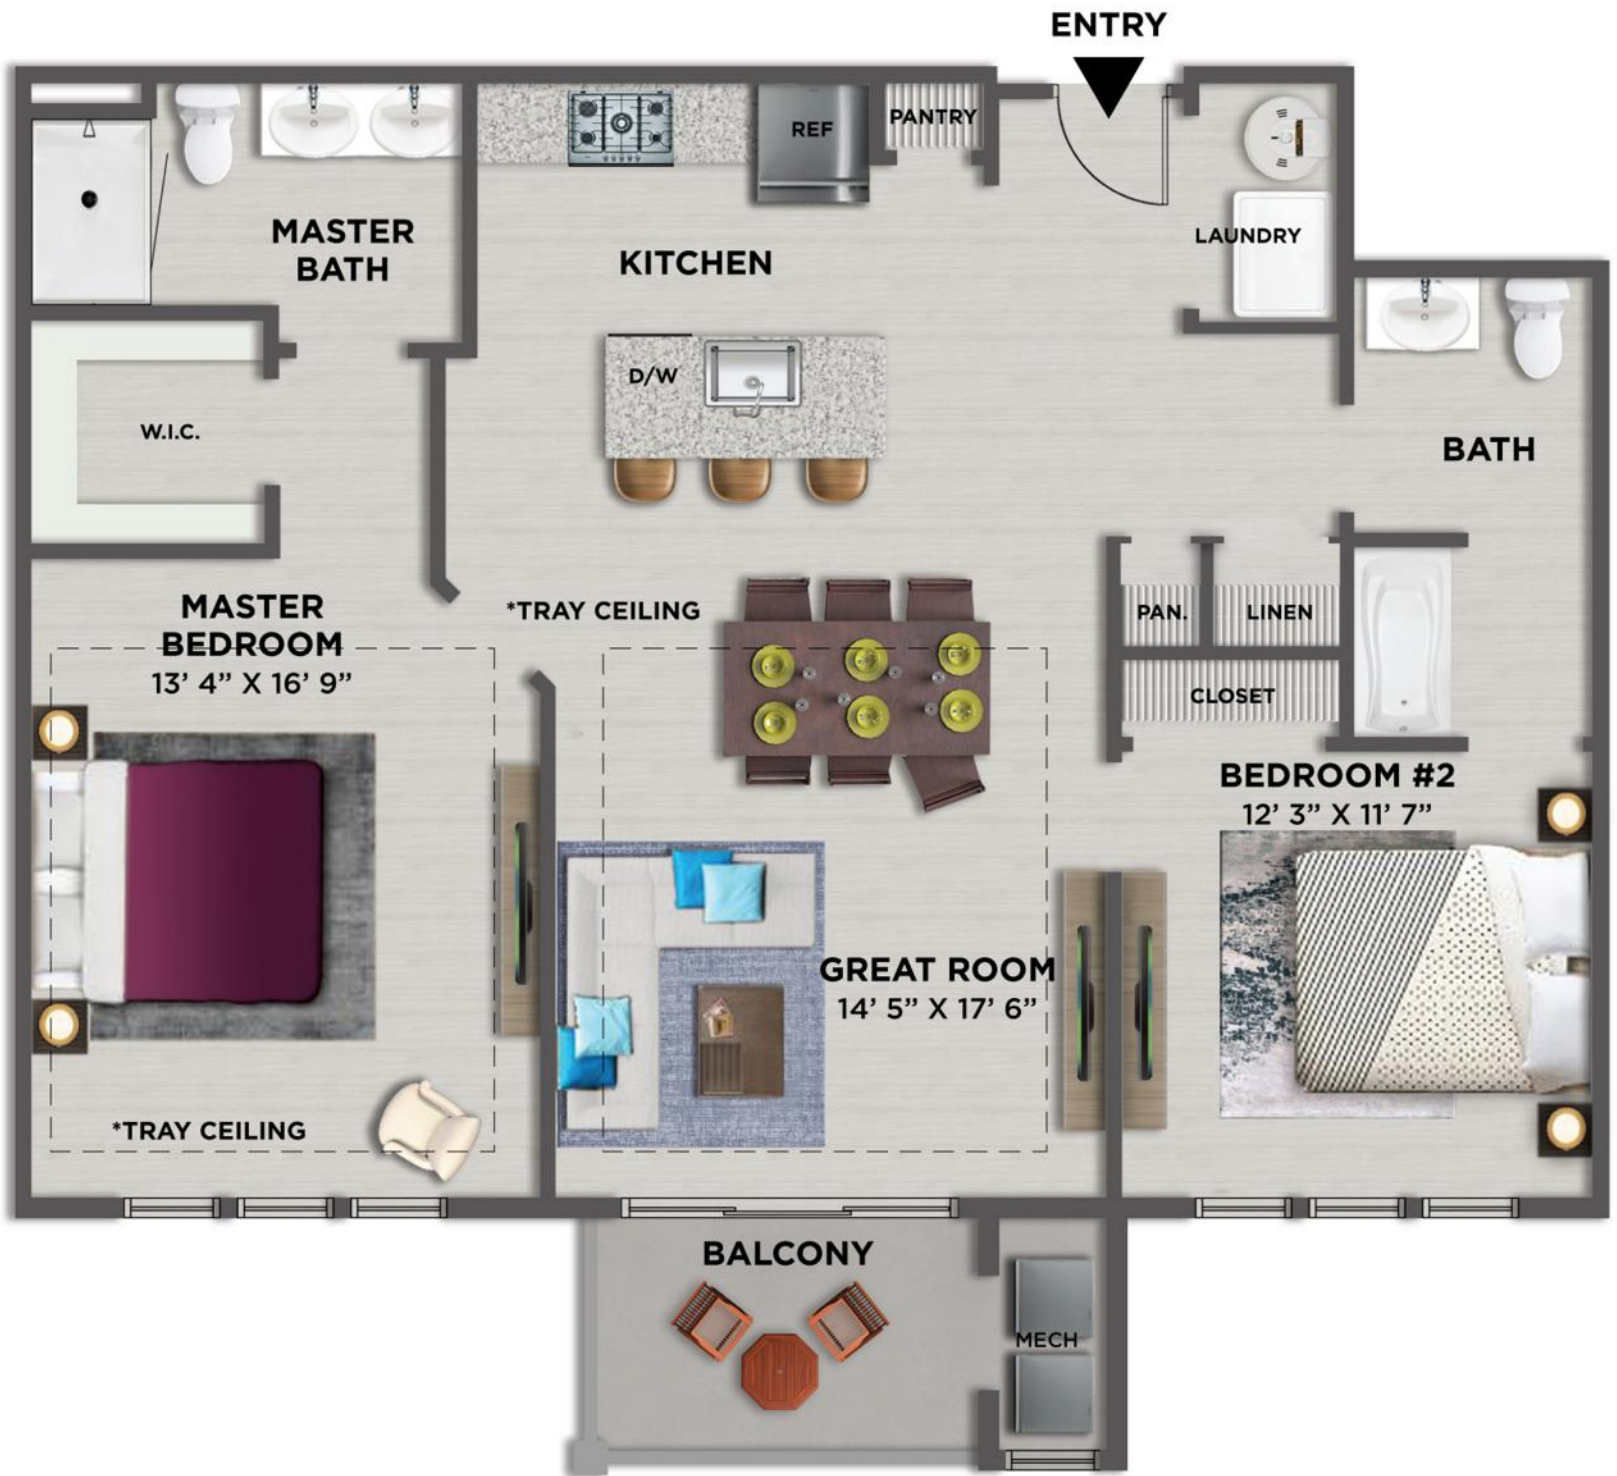

# THE GETTYSBURG

**TWO BEDROOM - 2 BATH**  
**1,204 SQ. FT.**

\*Vaulted/Tray Ceiling on Top Floors Only

**EASTAMPTON**  
PLACE  
WEST