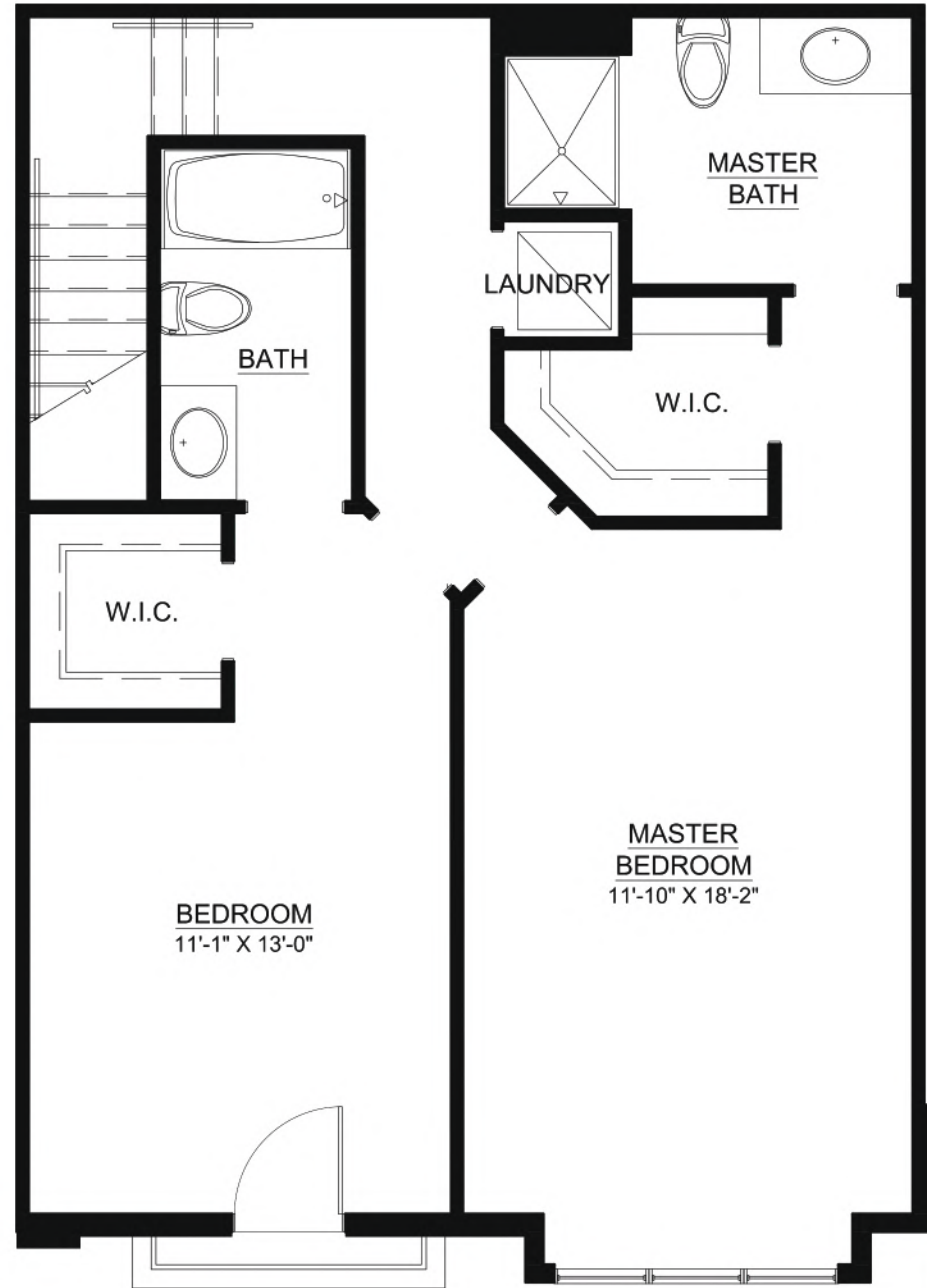

First Floor

Second Floor

1122  
 The Washington Townhome  
 2 Bedroom, 2.5 Bath  
 1416 S.F.  
 Private Garage

**EASTAMPTON PLACE**