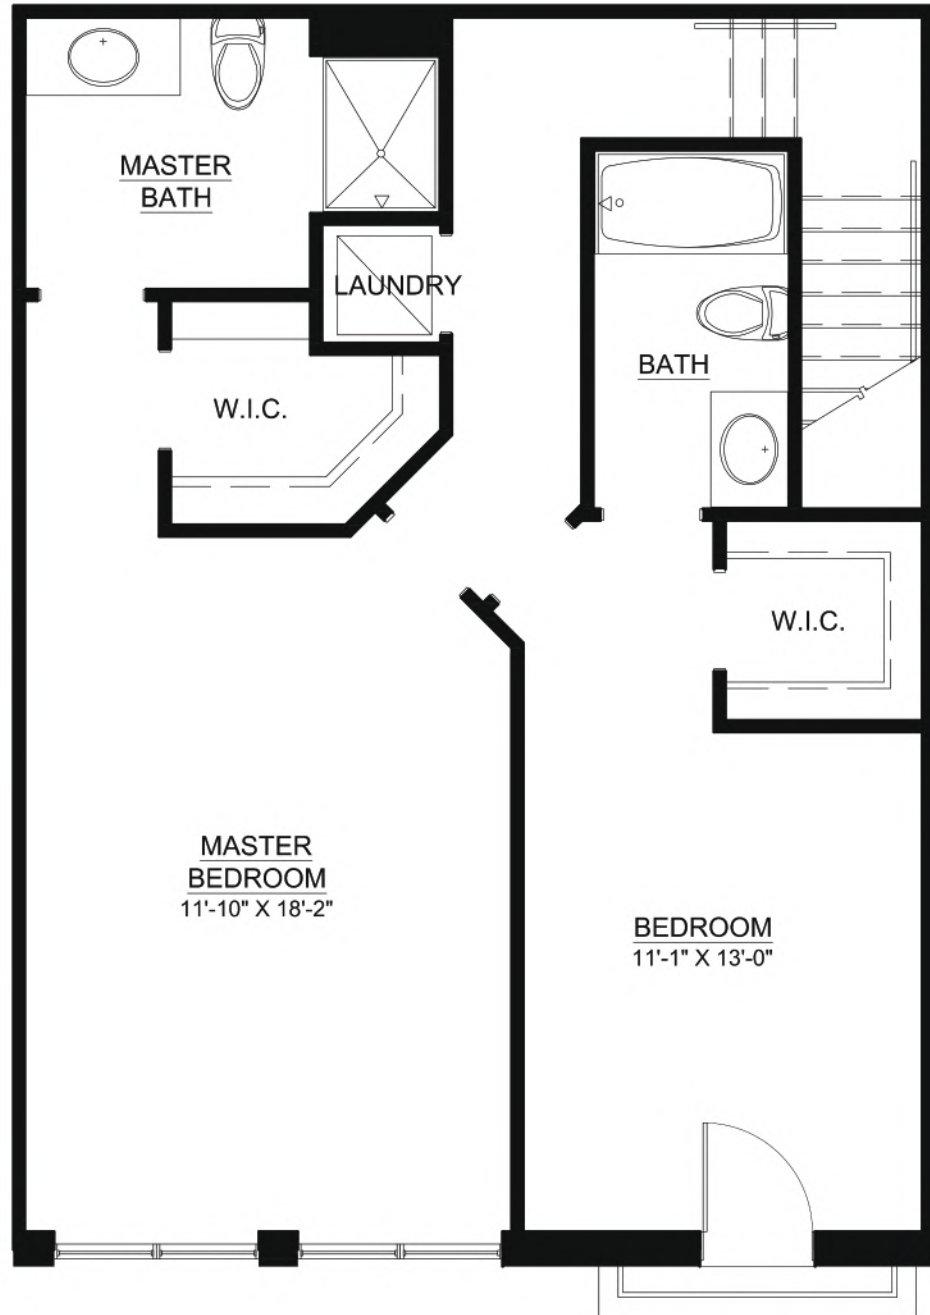

First Floor

Second Floor

1120
 The Washington Townhome
 2 Bedroom, 2.5 Bath
 1416 S.F.
 Private Garage

EASTAMPTON
 PLACE