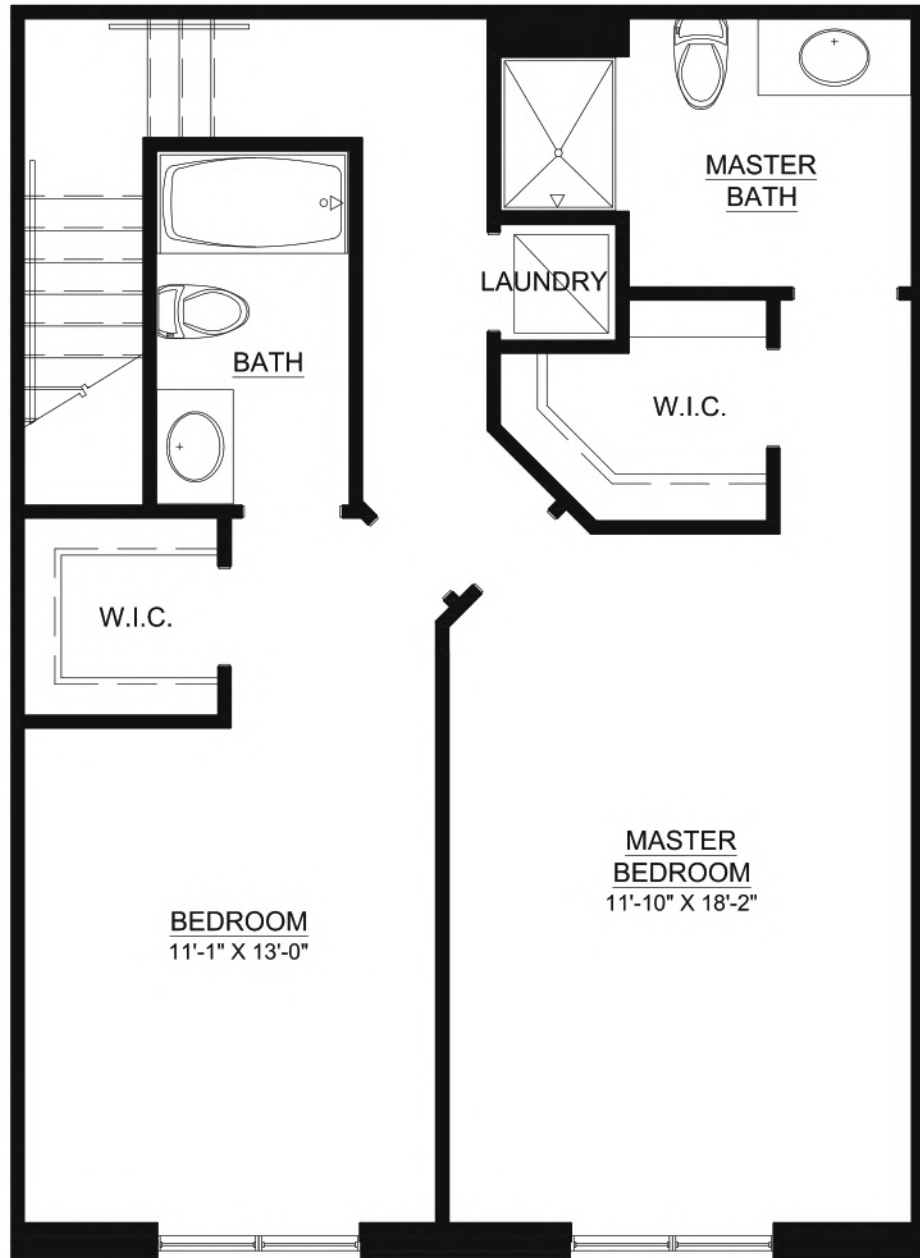

First Floor

Second Floor

1118  
 The Washington Townhome  
 2 Bedroom, 2.5 Bath  
 1416 S.F.  
 Private Garage

EASTAMPTON  
 PLACE