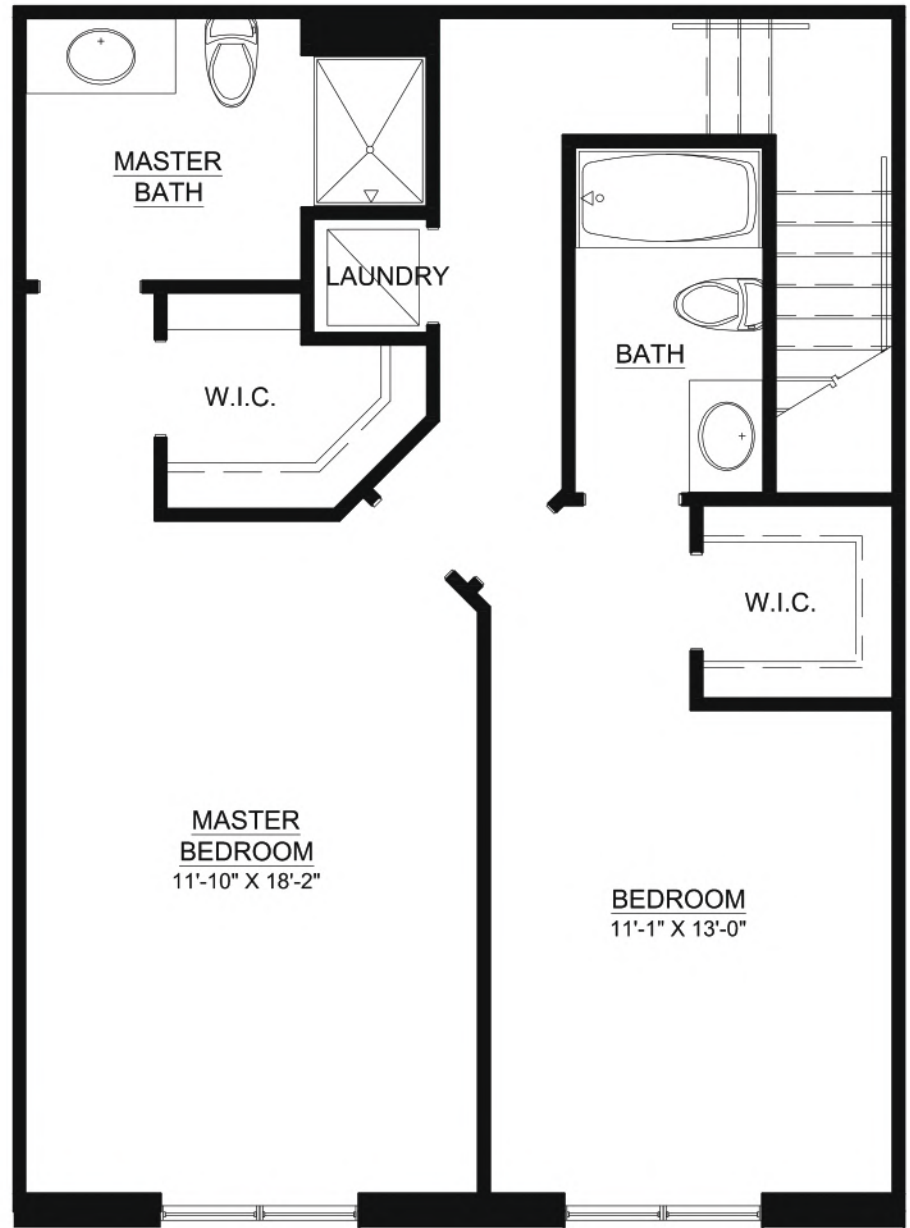

First Floor

Second Floor

1116
 The Washington Townhome
 2 Bedroom, 2.5 Bath
 1416 S.F.
 Private Garage

EASTAMPTON
 PLACE