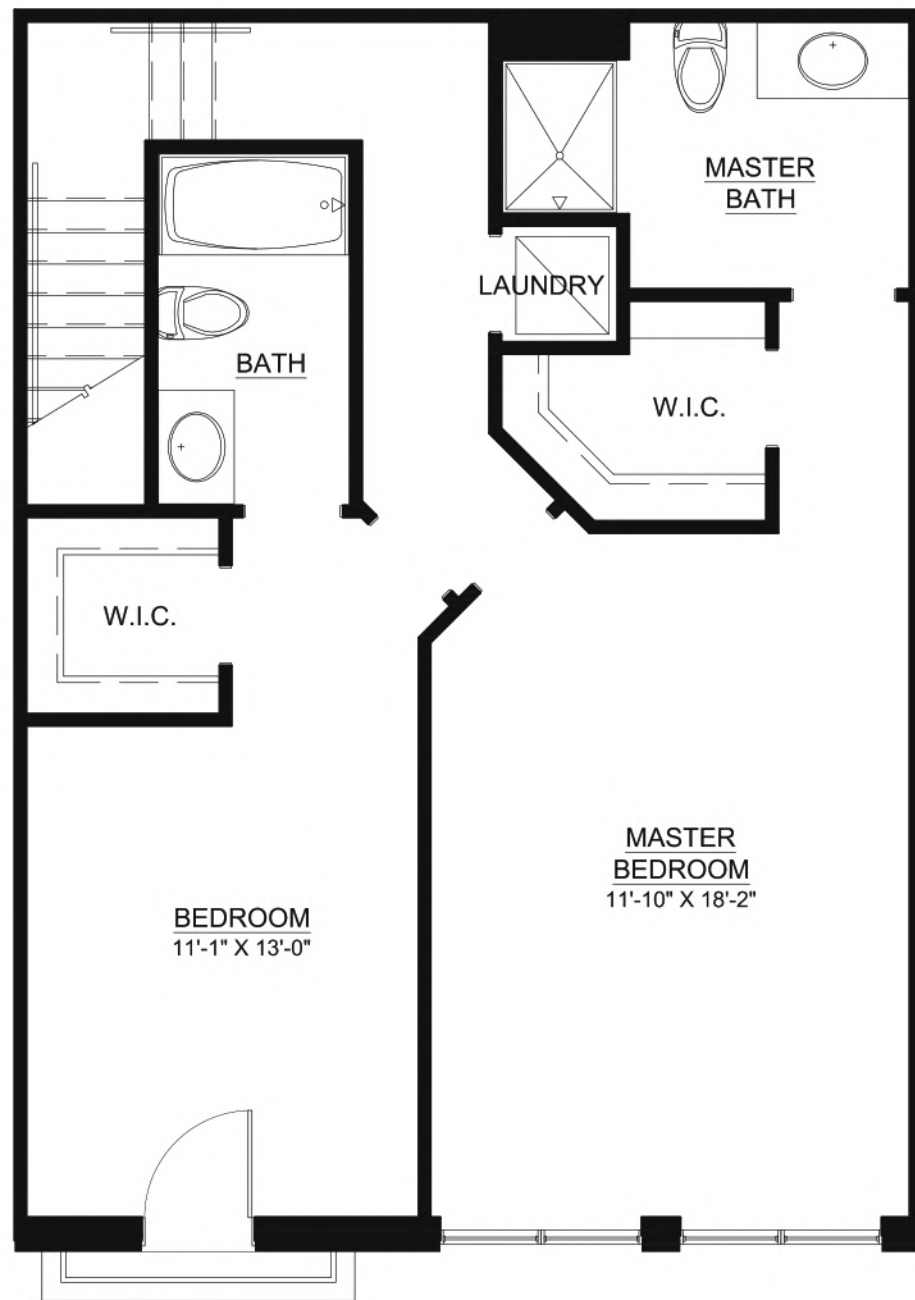

First Floor

Second Floor

1114
 The Washington Townhome
 2 Bedroom, 2.5 Bath
 1416 S.F.
 Private Garage

EASTAMPTON
 PLACE