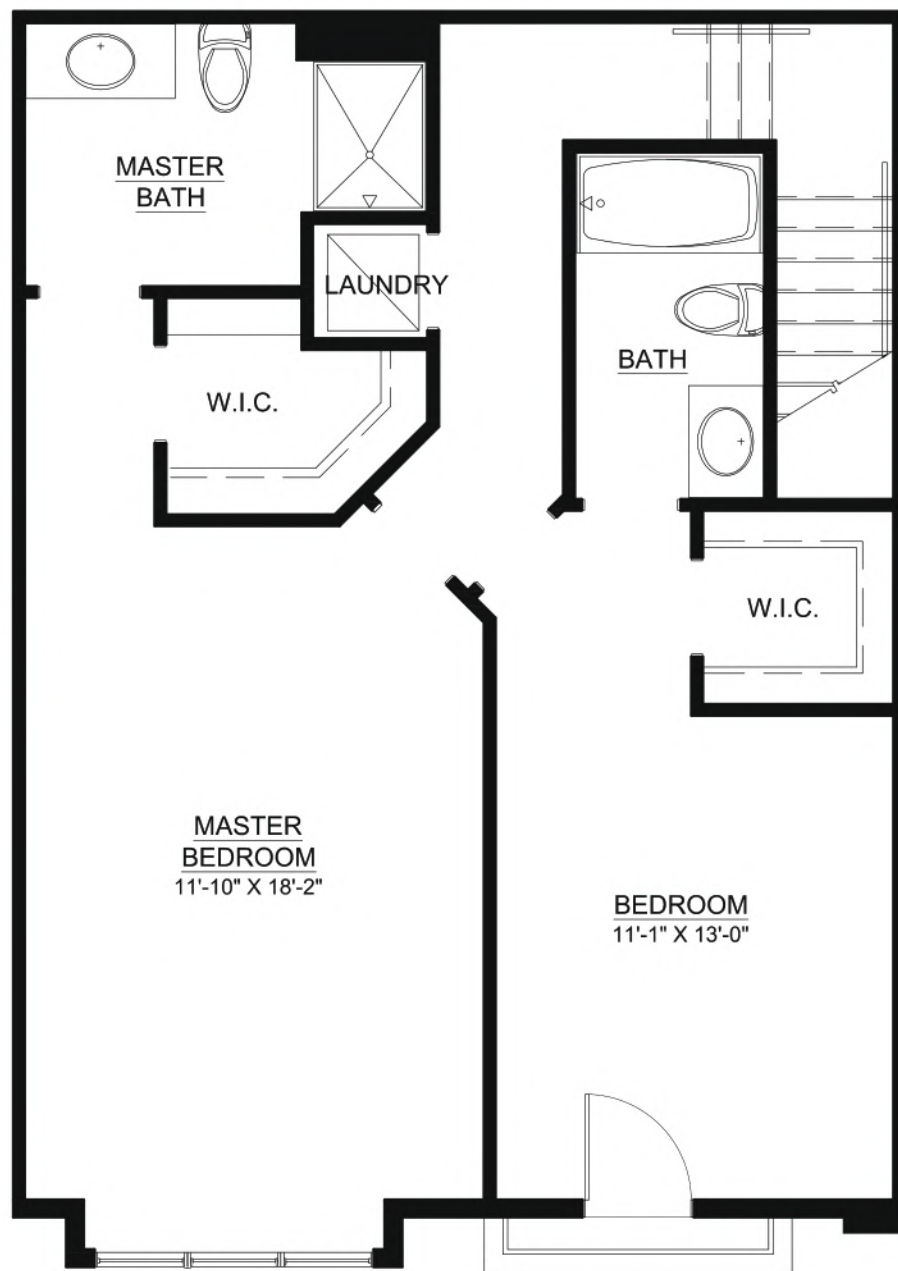

First Floor

Second Floor

1112
 The Washington Townhome
 2 Bedroom, 2.5 Bath
 1416 S.F.
 Private Garage

EASTAMPTON
 PLACE