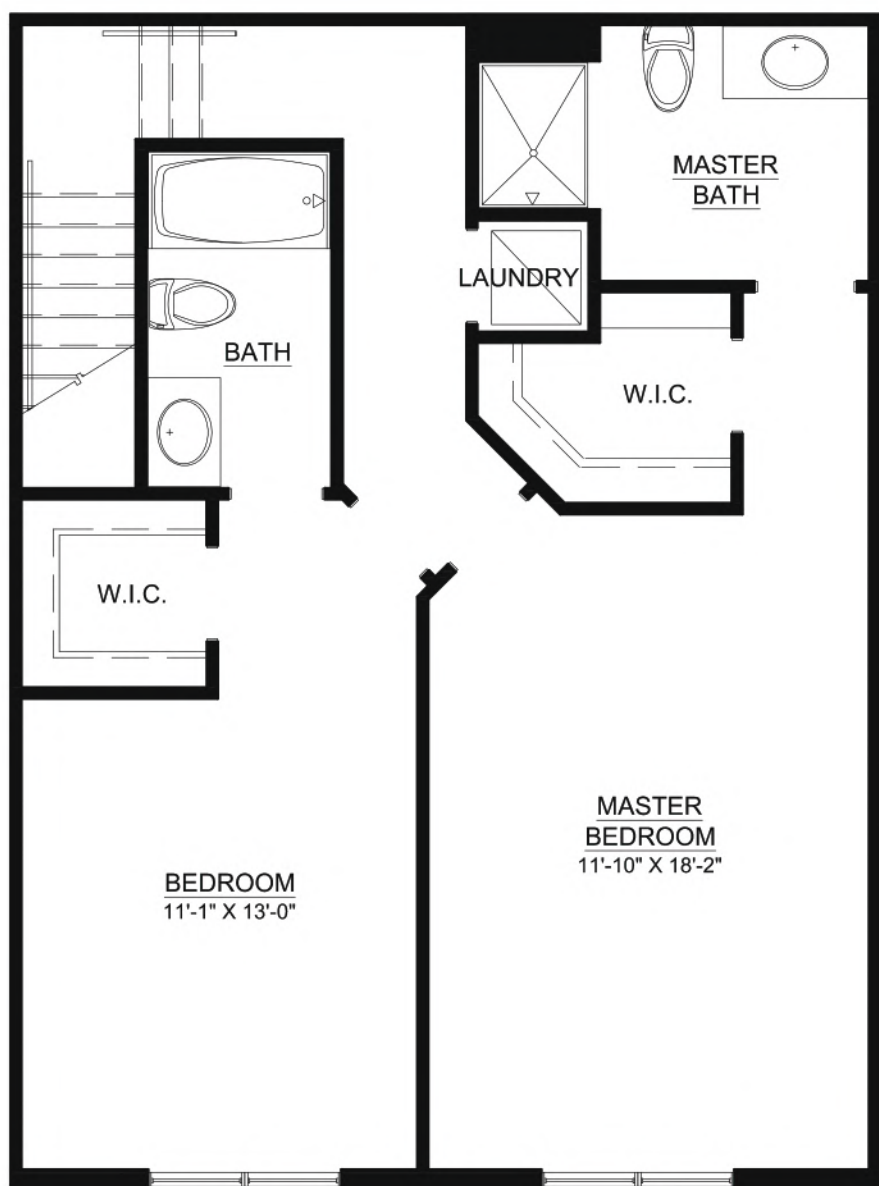

First Floor

Second Floor

1108
 The Washington Townhome
 2 Bedroom, 2.5 Bath
 1416 S.F.
 Private Garage

EASTAMPTON
 PLACE