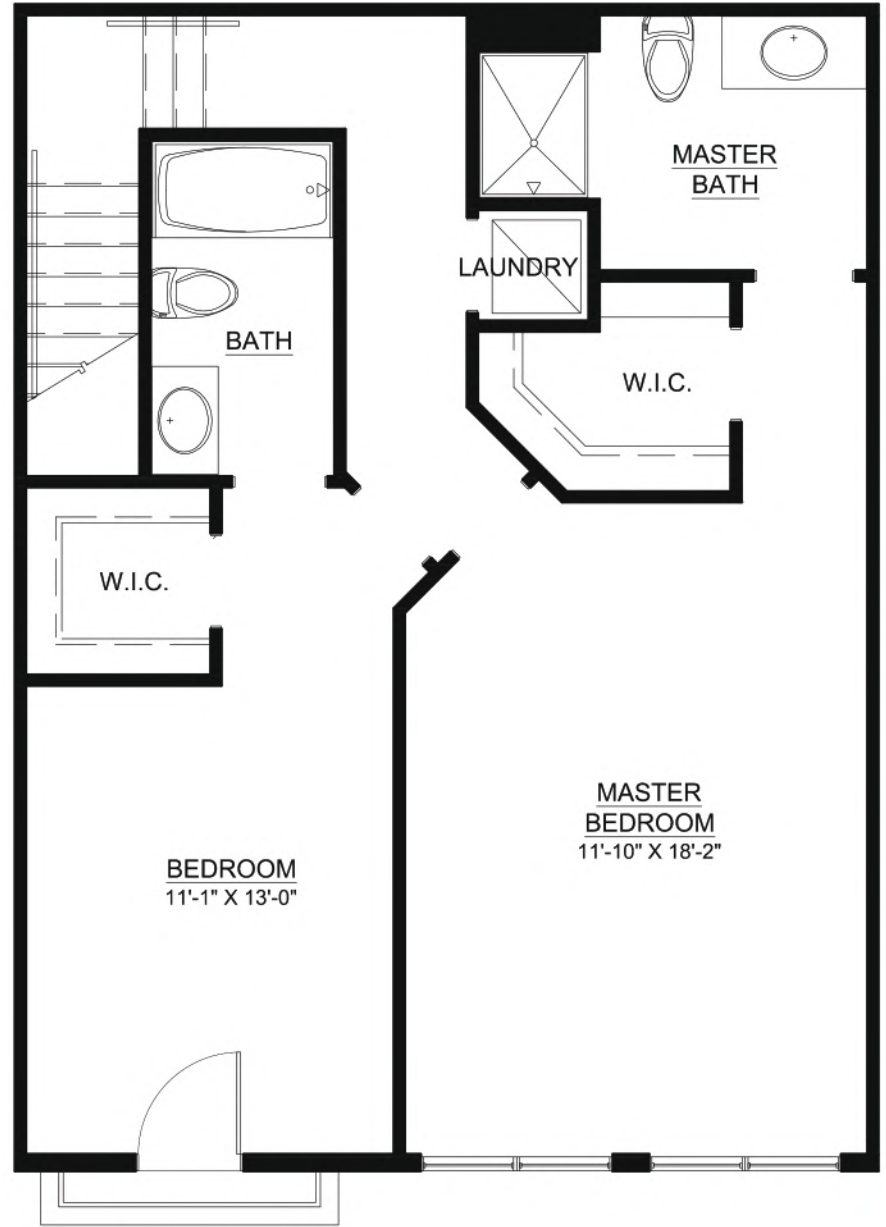

First Floor

Second Floor

1104
 The Washington Townhome
 2 Bedroom, 2.5 Bath
 1416 S.F.
 Private Garage

EASTAMPTON
 PLACE