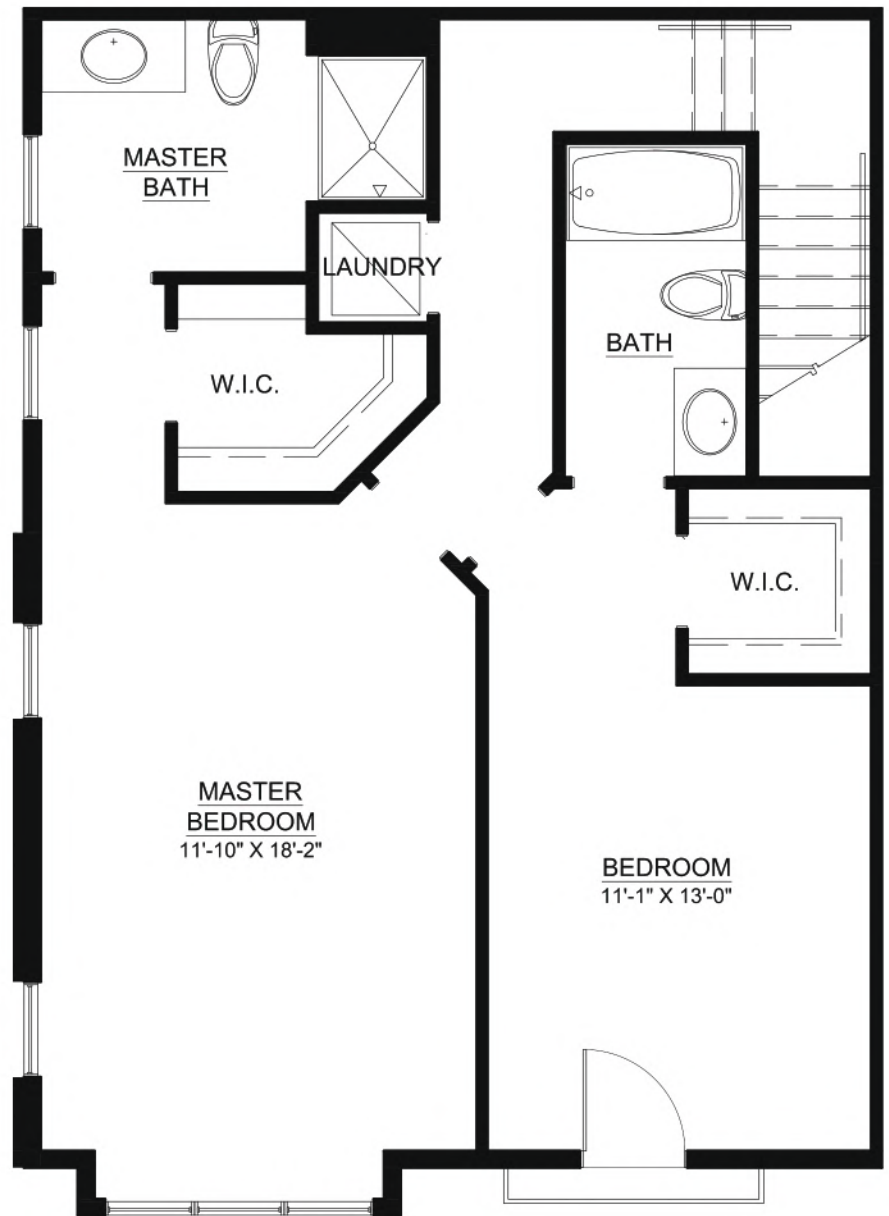

First Floor

Second Floor

1102  
 The Washington Townhome  
 2 Bedroom, 2.5 Bath  
 1416 S.F.  
 Private Garage

EASTAMPTON  
 PLACE